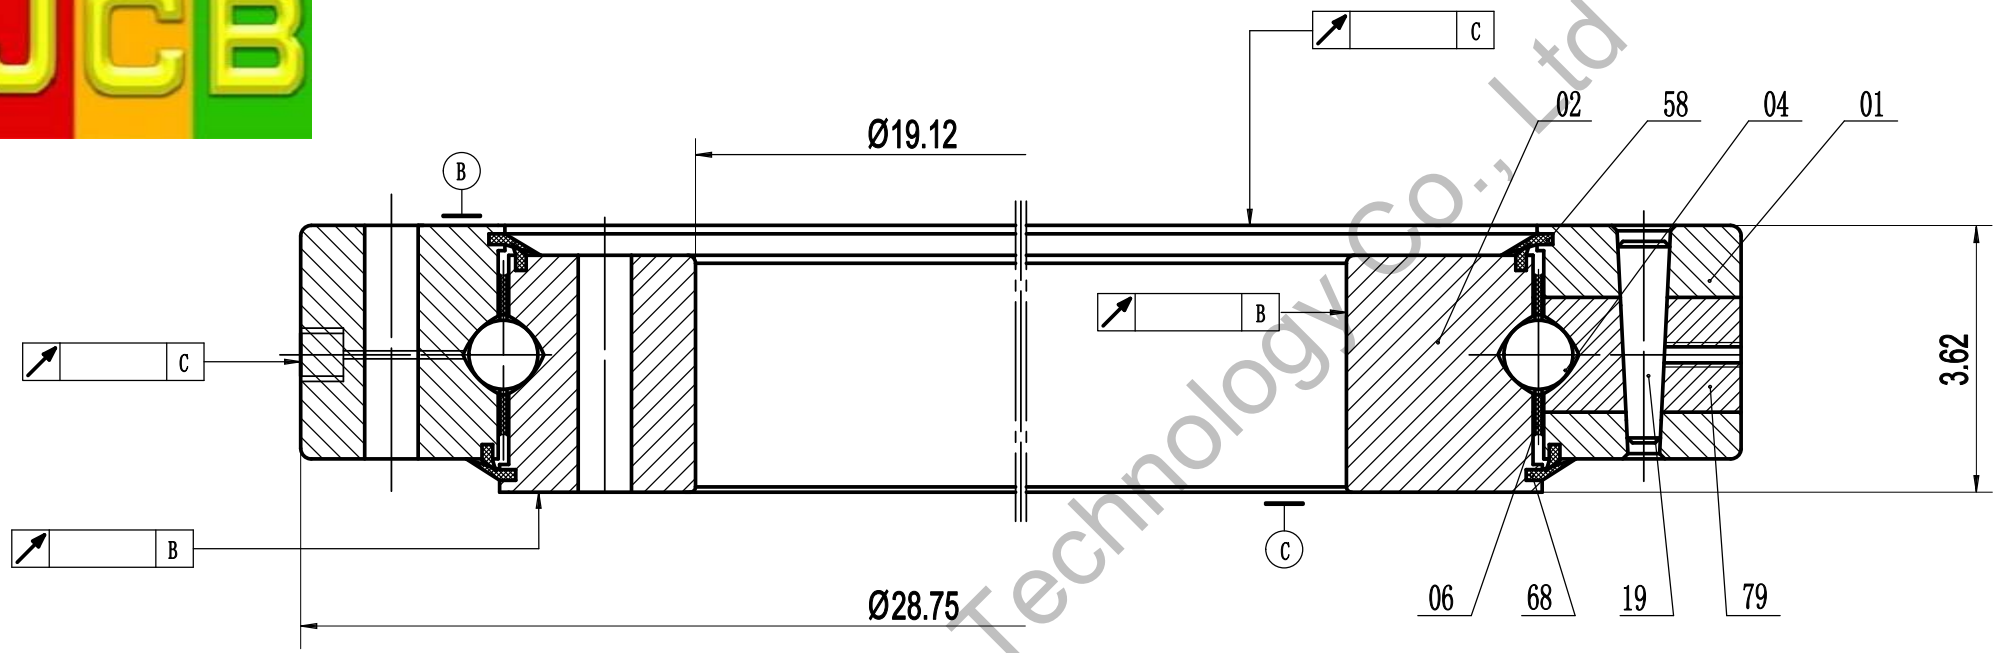

A-A

**Remark:**

1. Luoyang JCB Bearing Technology Co., Ltd is a technical Inc, specialize in designing and manufacturing slewing ring bearing, we can design and manufacture all kinds of slewing bearing according to client's requirement.
2. This drawing is reference for user, if you need formal drawing, please contact with us sales@jcb-bearing.com, the official drawing will be submitted after order confirmation.

**Contact information**

Company Address : No.3 Lianmeng road, Luoyang, Henan, China.  
 Postal code : 471003  
 Phone : 86-379-68611678 Fax : 86-379-68611679  
 E-mail: sales@jcb-bearing.com  
 Reserved E-mail: sales@slewing-ring-bearings.com  
 Website: www.jcb-bearing.com  
 www.slewing-ring-bearings.com

<b>Series 3000</b>	<b>A14-24P1A</b>		
	<small>weight (lbs)</small>		
	294		
	Luoyang JCB Bearing Technology Co., Ltd		